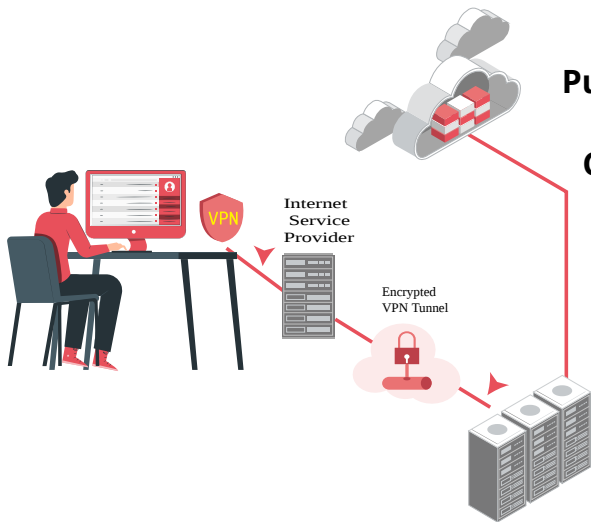

PULSE CLOUD VPN SERVICE

Pulse offers a cloud VPN facility with unlimited bandwidth
Creates secure tunnel between the Networks
colleges servers can able to access securely by pulse secure VPN network with Zero infra cost and 24*7 technical support and user friendly